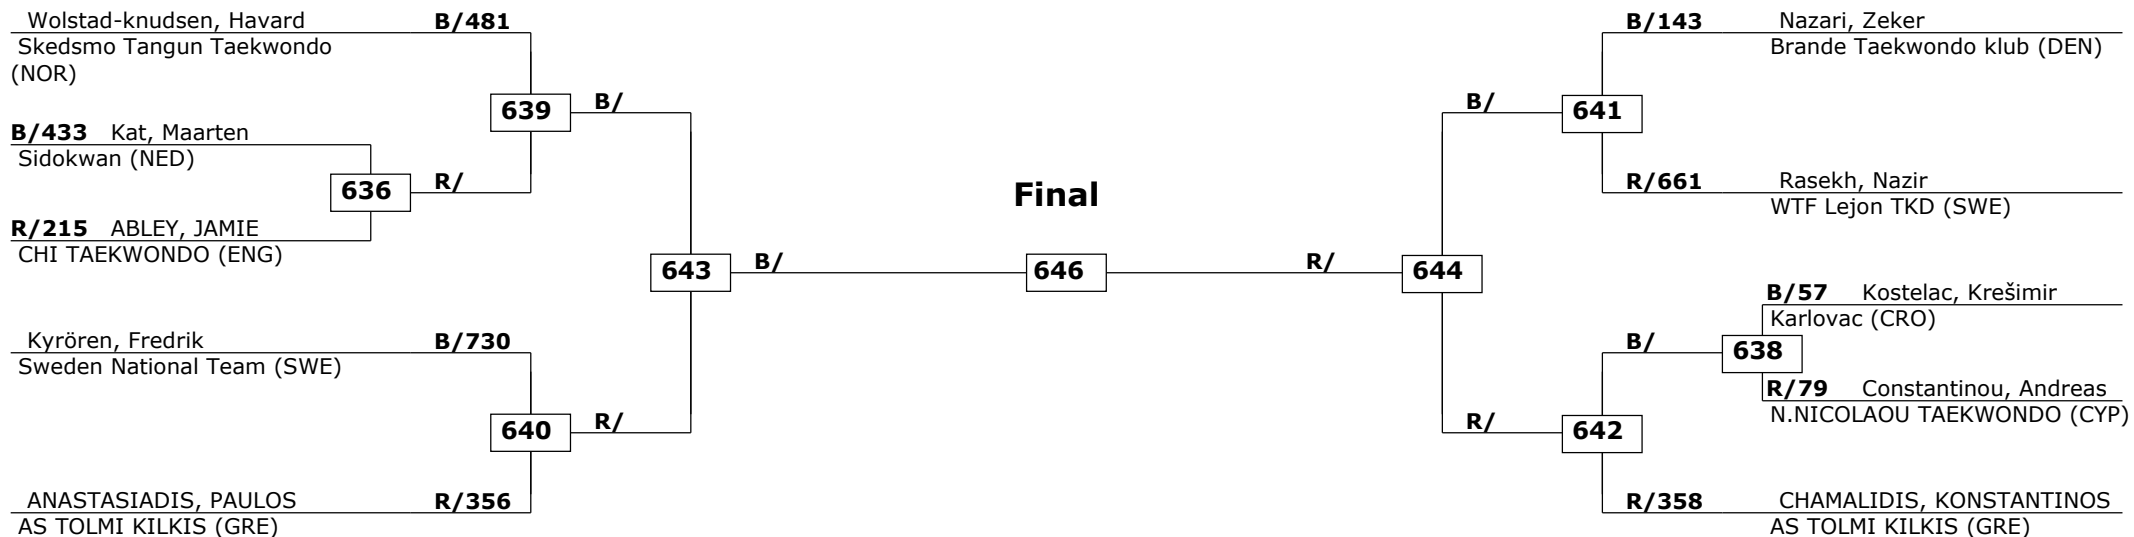

Active competitors: 13

Competition date: 14-2-2009

www.taekoplan.nl

Prize winners:

1st rnd

OF

SF

Final

SF

OF

1st rnd

Trelleborg Open 2009

Trelleborg

Tournament date: 14-2-2009 upto 15-2-2009

Cadets Male Adv -45 (Feather)

Active competitors: 10

Competition date: 14-2-2009

www.taekoplan.nl

Prize winners:

1st rnd

OF

SF

Final

SF