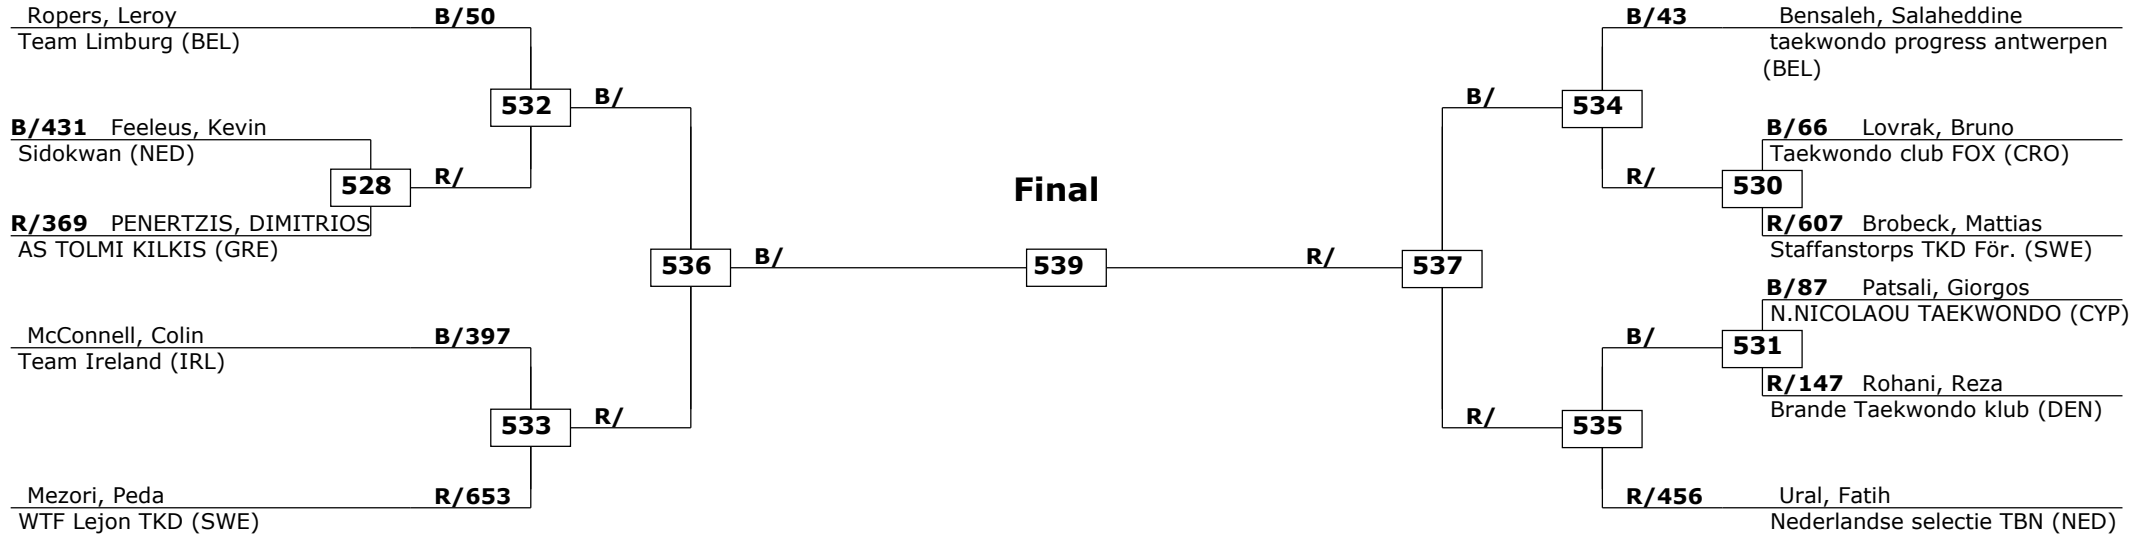

www.taekoplan.nl

Prize winners:

1st rnd

OF

SF

Final

SF

OF