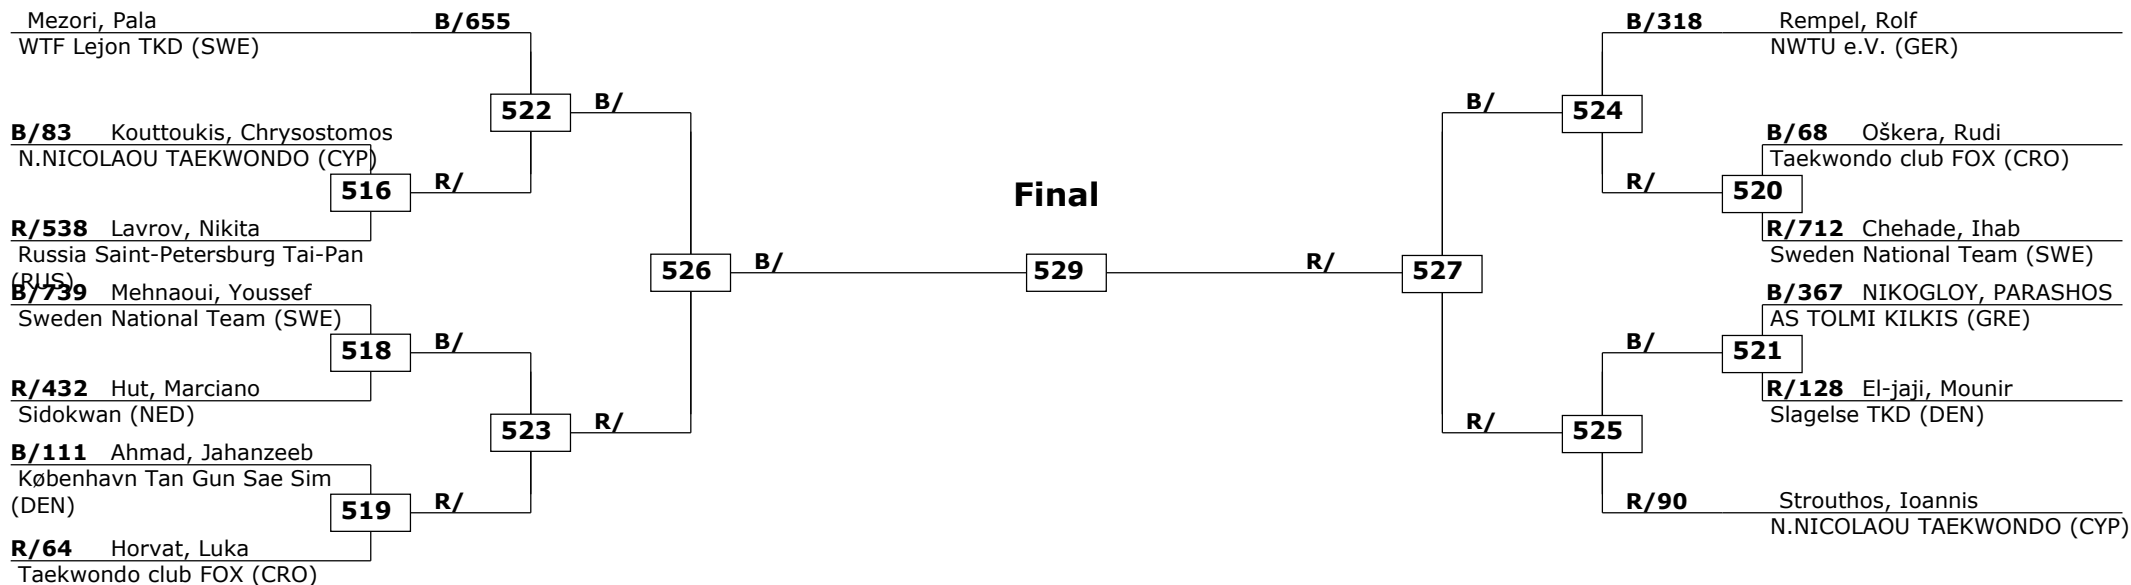

Final

SF

OF

1st rnd

Trelleborg Open 2009

Trelleborg

Tournament date: 14-2-2009 upto 15-2-2009

Cadets Male Adv -41 (Bantam)

Active competitors: 13

Competition date: 14-2-2009

www.taekoplan.nl

Prize winners:

1st rnd

OF

SF

Final