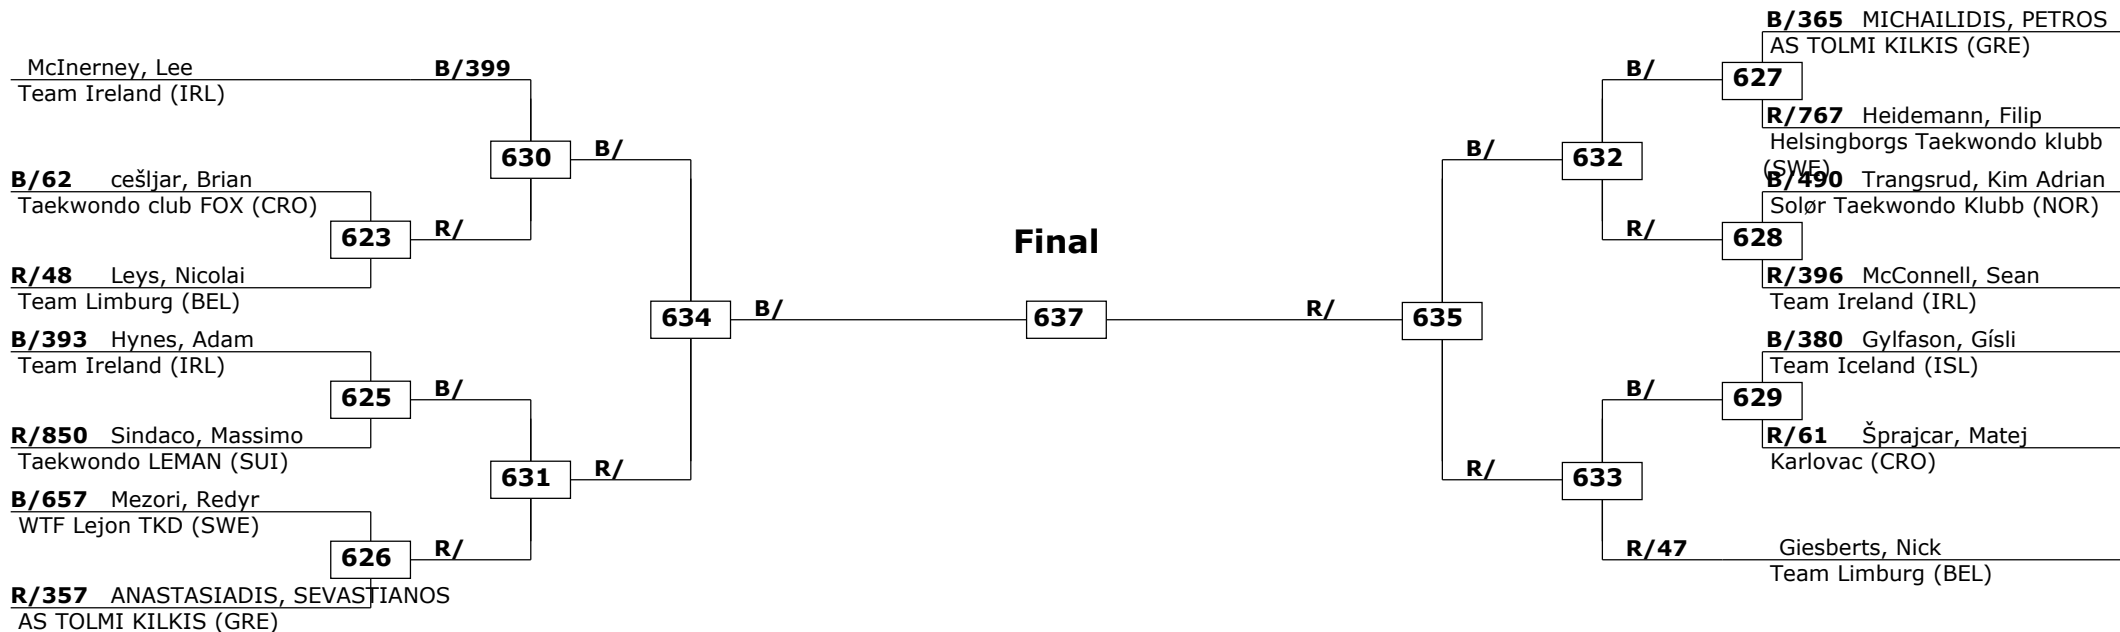

QF

SF

Final

SF

QF

Trelleborg Open 2009

Trelleborg

Tournament date: 14-2-2009 upto 15-2-2009

Cadets Male Adv -37 (Fly)

Active competitors: 14

Competition date: 14-2-2009

www.taekoplan.nl

Prize winners:

1st rnd

OF

SF