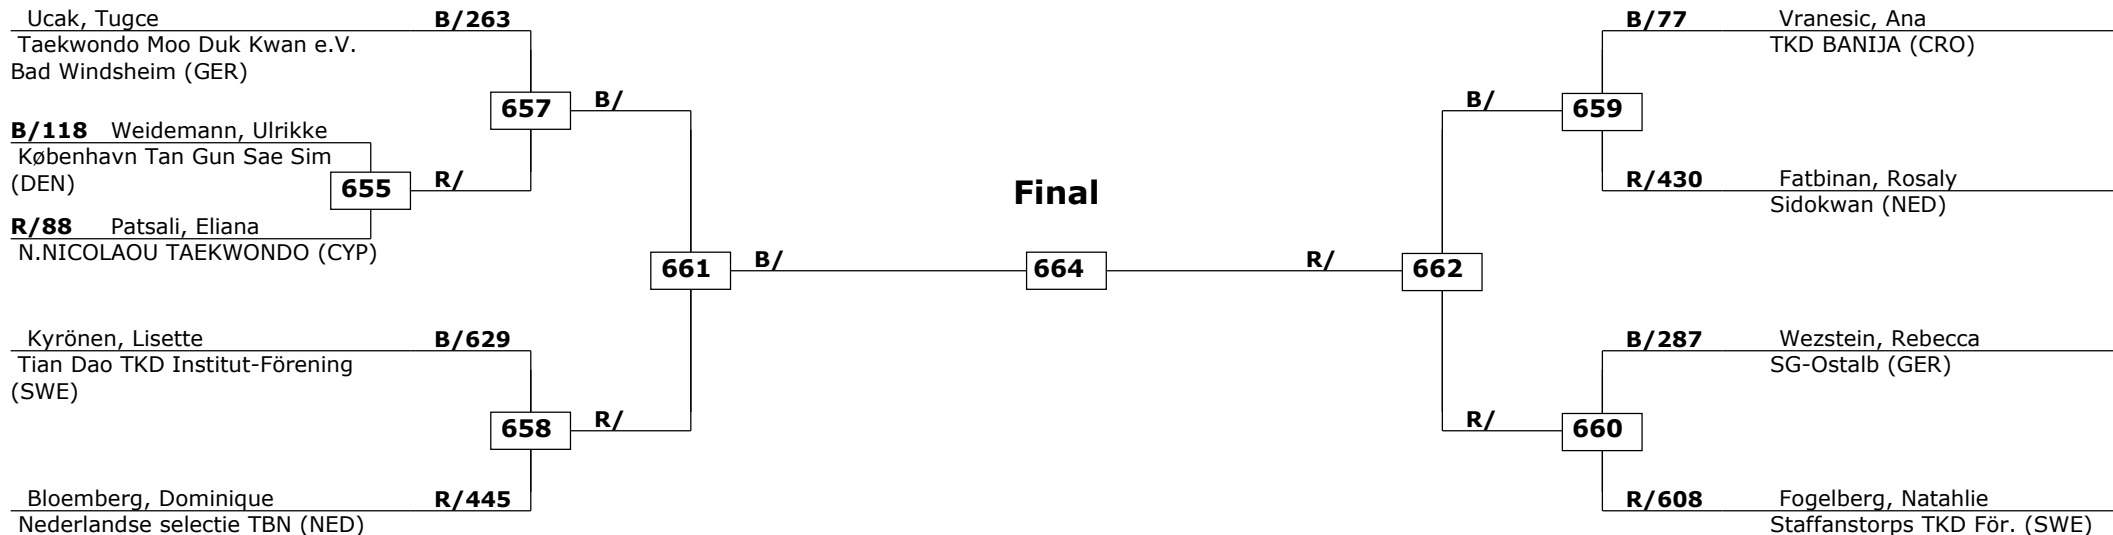

Cadets Female Adv -47 (Welter)

Active competitors: 9

Competition date: 14-2-2009

www.taekoplan.nl

Prize winners:

1st rnd

OF

SF

Final

SF

OF

1st rnd

Trelleborg Open 2009

Trelleborg

Tournament date: 14-2-2009 upto 15-2-2009

Cadets Female Adv -51 (Light middle)

Active competitors: 9

Competition date: 14-2-2009

www.taekoplan.nl

Prize winners:

1st rnd

OF

SF

Final