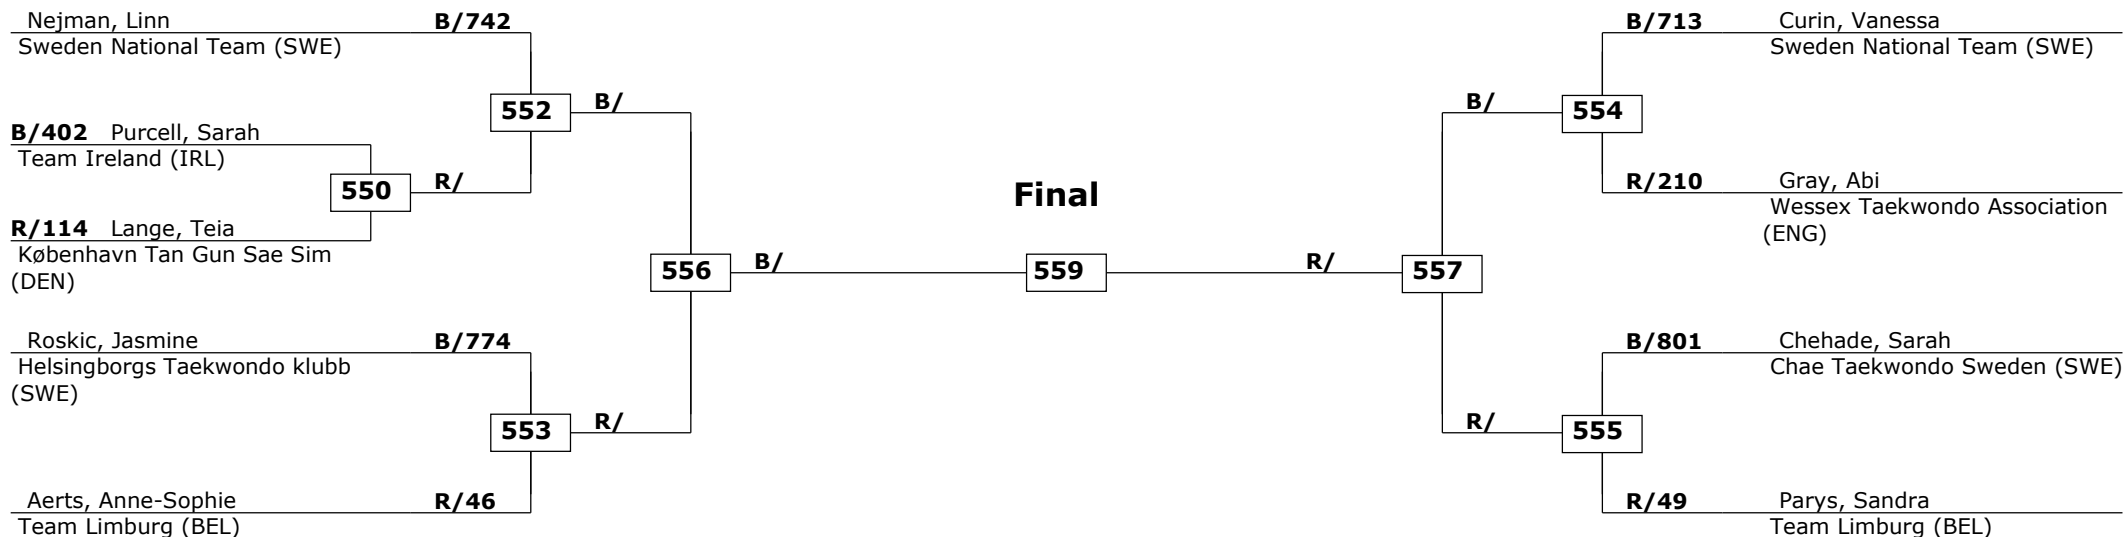

548

B/

Final

551

R/

549

B/485 Dalsberget, Betty
Solør Taekwondo Klubb (NOR)

R/452 Lowe, Sharon
Nederlandse selectie TBN (NED)

www.taekoplan.nl

Prize winners:

SF

Final

SF

Trelleborg Open 2009

Trelleborg

Tournament date: 14-2-2009 upto 15-2-2009

Cadets Female Adv -47 (Welter)

Active competitors: 9

Competition date: 14-2-2009

www.taekoplan.nl

Prize winners:

1st rnd

OF

SF